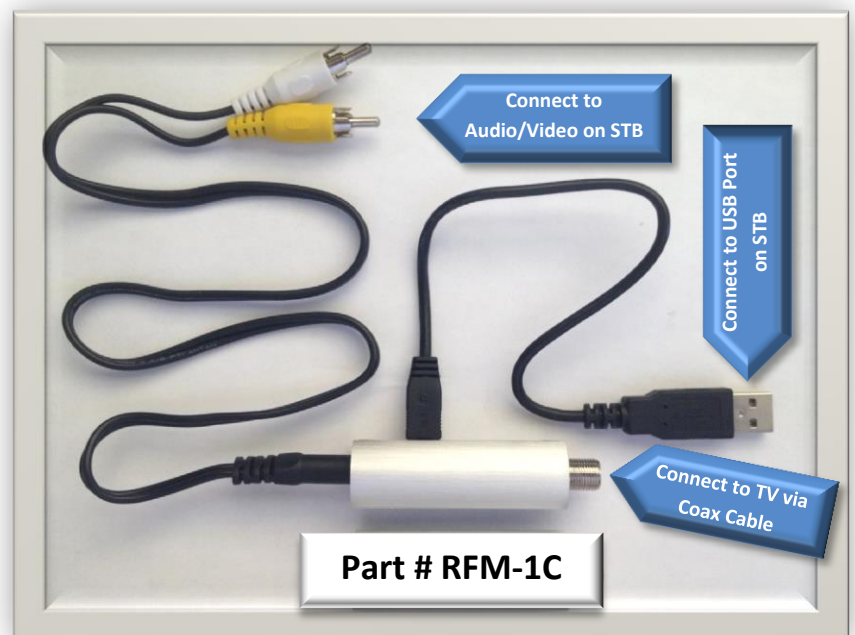

**Your subscriber loses the ability to use the Whole House DVR function, order VOD, and more without the digital set top box.*

This is costing you revenue!

Unity Solutions has developed a product that is small, inexpensive, and easy to install. Once installed, all outlets will have complete functionality and the ability to create revenue!

Increase

- Whole House DVR Usage
- Set Top Box Revenues \$\$

Contact Information:

Model RFM-1C : USB powered Ch3/4 RF-Modulator for Digital STB

SPECIFICATIONS

RF

Output Frequency	: CH3 : 61.25MHz
	: CH4 : 67.25MHz
RF Output Level	: 75(±2) dBuV
Aural/Visual Carrier Ration	: -15(±2) dBc
Frequency Accuracy/Stability	: ±3K
Video Frequency Response	: ±1dB
Spurious Harmonics	: ≥50dB
Return Loss	: ≥10dB

AURAL

Audio Input Level	: 1Vp-p for ±30KHz peak Deviation
Audio Intercarriers Stability	: 4.5MHz±3k Settable about video carrier
Pre-Emphasis	: 75µs
Audio Frequency Response	: ±1dB

VISUAL

Video Input	: 1Vp-p(Load)
Video Modulation setting	: 75±5%

CONNECTORS

RF Out	: F Type
Video/Audio Input	: 3.5mm Phone Jack
POWER	: +5V(USB)

Patent Pending